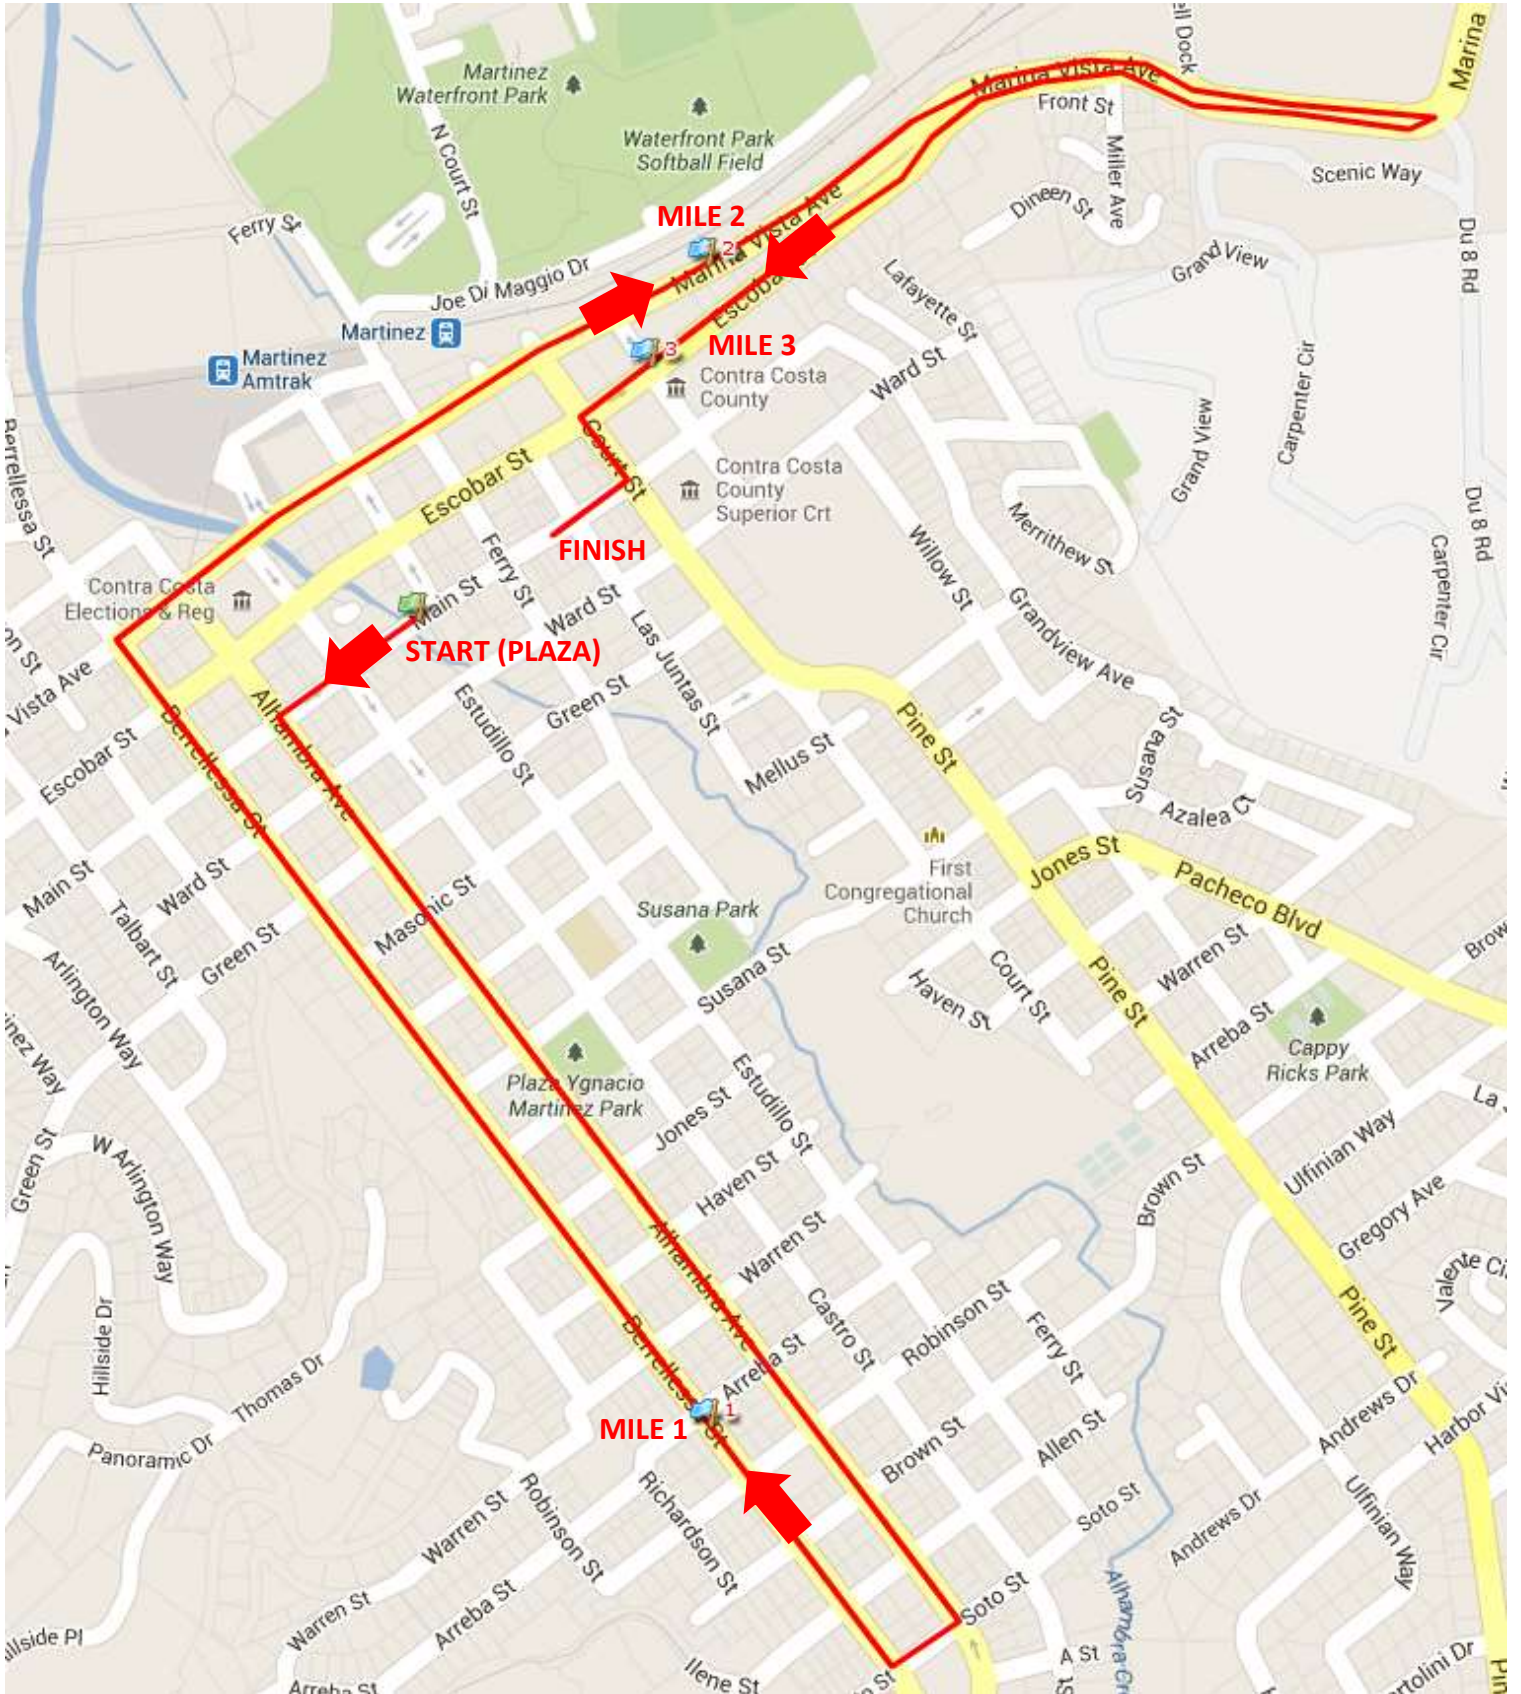

# Shell/MEF Run for Education 5k Course Map

Race begins at 8:30am.  
Return to Plaza for water and t-shirts.